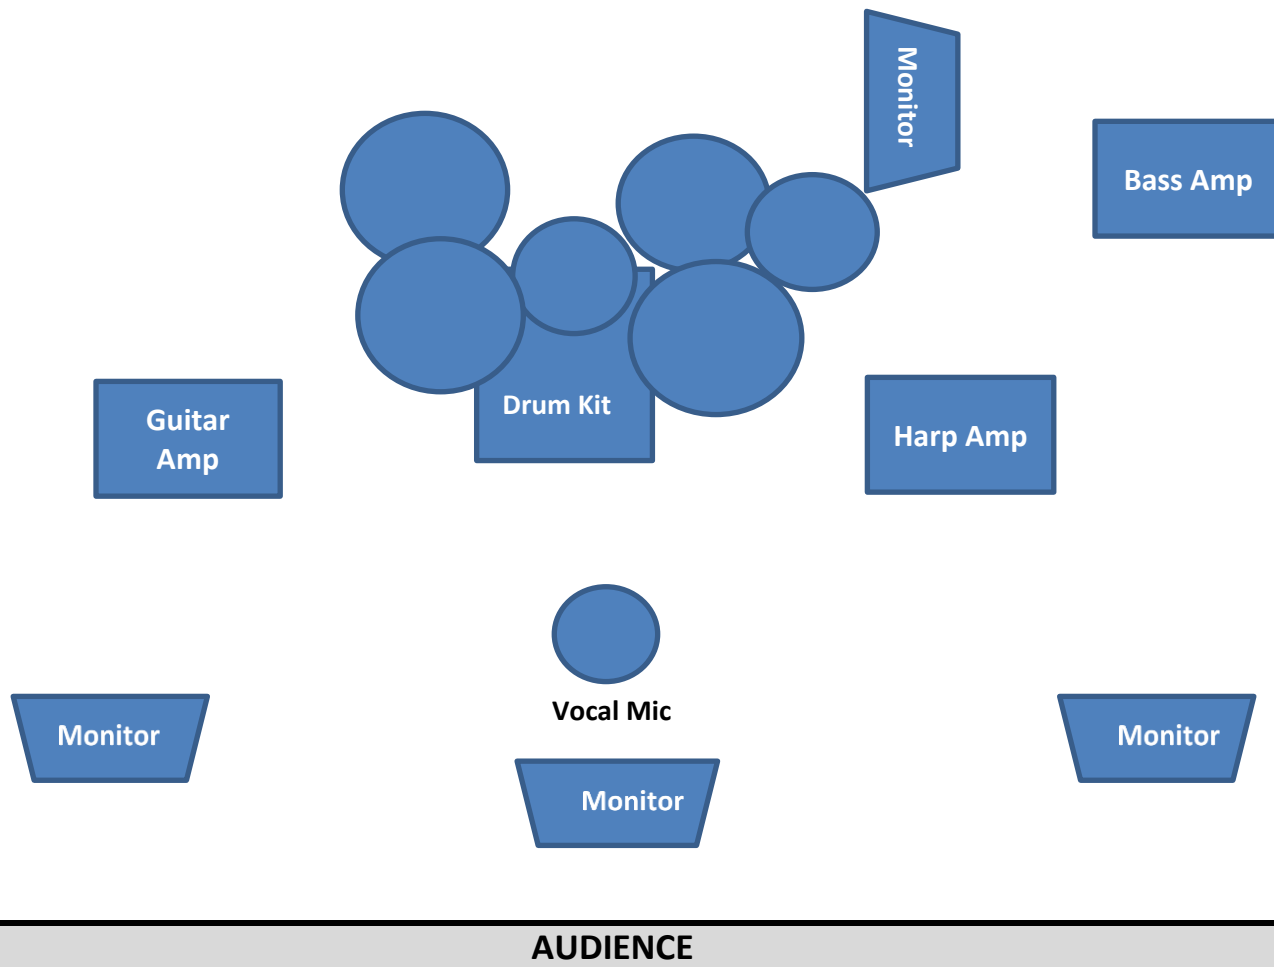

JC and The Backscratchers

Input List

4-Piece Drum Kit Includes:

Kick Drum

Snare

High Hat

Rack Tom

Floor Tom

Ride Cymbal (OH 1)

Inputs

Crash Cymbal (OH 2)

7

Bass Amplifier (XLR Line Out)

Guitar Amplifier

Harmonica Amplifier

Inputs