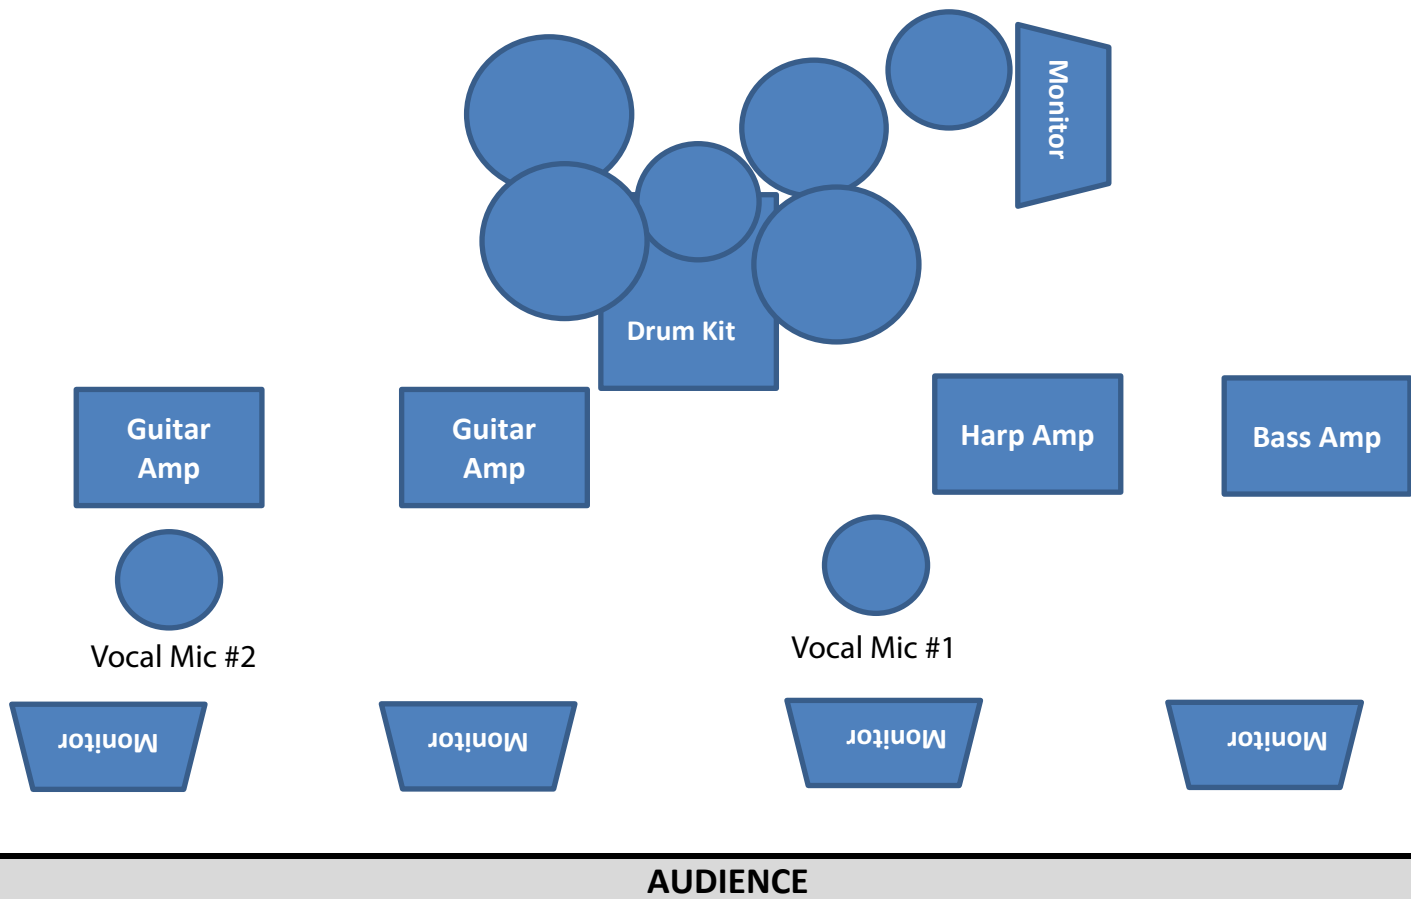

## Stage Plot - JC and The Backscratchers

## Stage Plot JC and The Backscratchers

### Input List:

2 Vocal Mics (Shure SM58 or similar)

Bass Amp - 1/4" Line Out

2 Guitar Amps

Harmonica Amp

Drum Kit (see details)

### 4-Piece Drum Kit Includes:

1 Kick Drum

1 Floor Tom

1 Rack Tom

1 Snare

High Hat

2 Crash Cymbals

Ride Cymbal