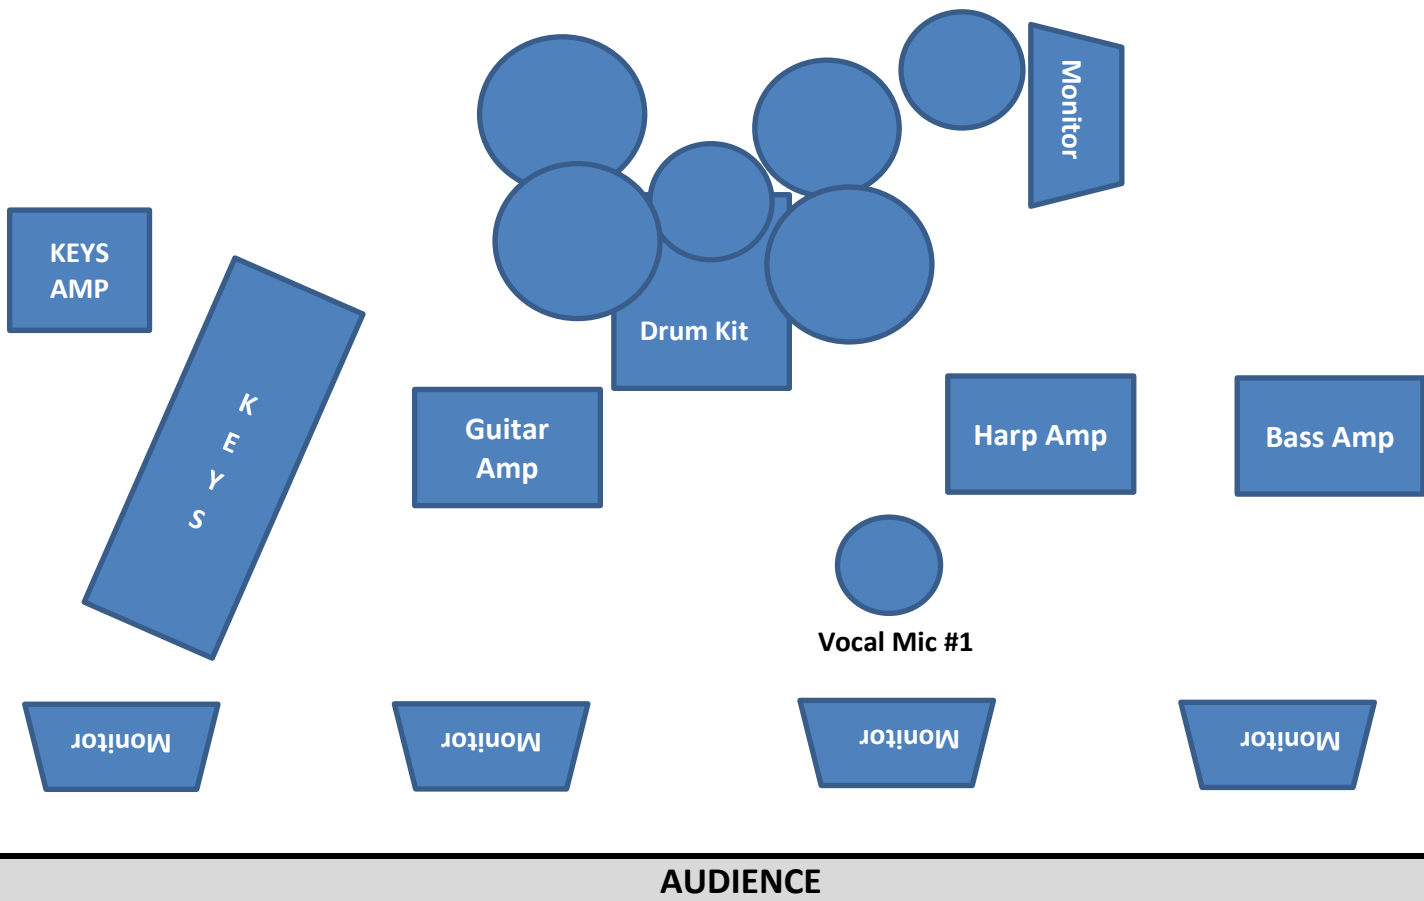

Stage Plot - JC and The Backscratchers

Stage Plot

JC and The Backscratchers

Input List:

1 Vocal Mic (Shure SM58 or similar)
Keyboard Amp - 1/4" Line Out
Bass Amp - 1/4" Line Out
Guitar Amp
Harmonica Amp
Drum Kit (see details)

4-Piece Drum Kit Includes:

1 Kick Drum
1 Floor Tom
1 Rack Tom
1 Snare
High Hat
2 Crash Cymbals
Ride Cymbal

Contact:

Chris Balding (850) 294-9387 (Call or text)

chrisbalding69@gmail.com